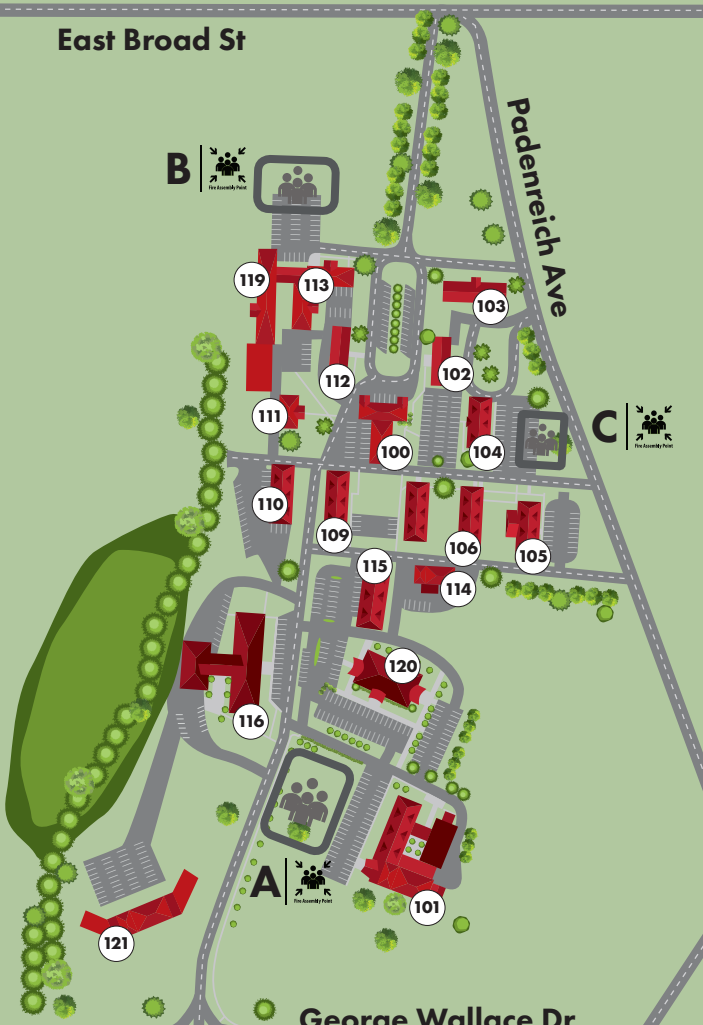

EAST BROAD CAMPUS

1001 East Broad Street
Gadsden, AL | 35903 | 256.549.8600

- 100 Historic Administration Building
- 101 Bevill Center
Civil Engineering Technology | Mechanical Design
Technology | Electronic Engineering Technology |
Precision Machining Technology
- 102 Jarvis Hall
- 103 Mitchell Hall
- 104 Automotive Service Technology
- 105 Industrial Automation
and Electrical Technology
- 106 Automotive Collision Repair
- 109 Welding Technology
- 110 ARCWA and Welding Technology
- 111 Skills Training Center
- 112 Ralls Hall
- 113 Brown Hall
- 114 Court Reporting
- 115 Salon and Spa Management
- 116 The One Stop Center | Admissions | Financial Aid |
Business Office | Bookstore
- 119 Darden Rehabilitation Center
- 120 Joe Ford Economic Development Center
- 121 New Science Building

East Broad St

George Wallace Dr

Padenreich Ave

WALLACE DRIVE CAMPUS

1001 George Wallace Drive
Gadsden, AL | 35902-0227 | 256.549.8200

- 001 Allen Hall
Math | Language & Humanities |
Computer Science
- 002 Browder Hall | Science
- 003 Meadows Learning Resource Center
- 004 Wallace Hall Fine Arts Center
- 005 Naylor Hall
Social Science | Alabama Language
Institute | International Program
- 006 Beck Field House and Conference Center
- 007 Inzer Student Center
- 009 Bevill Hall | Health Sciences
- 010 Helderman Hall | Health Sciences
- 050 Fowler Residence
- 080 Maintenance