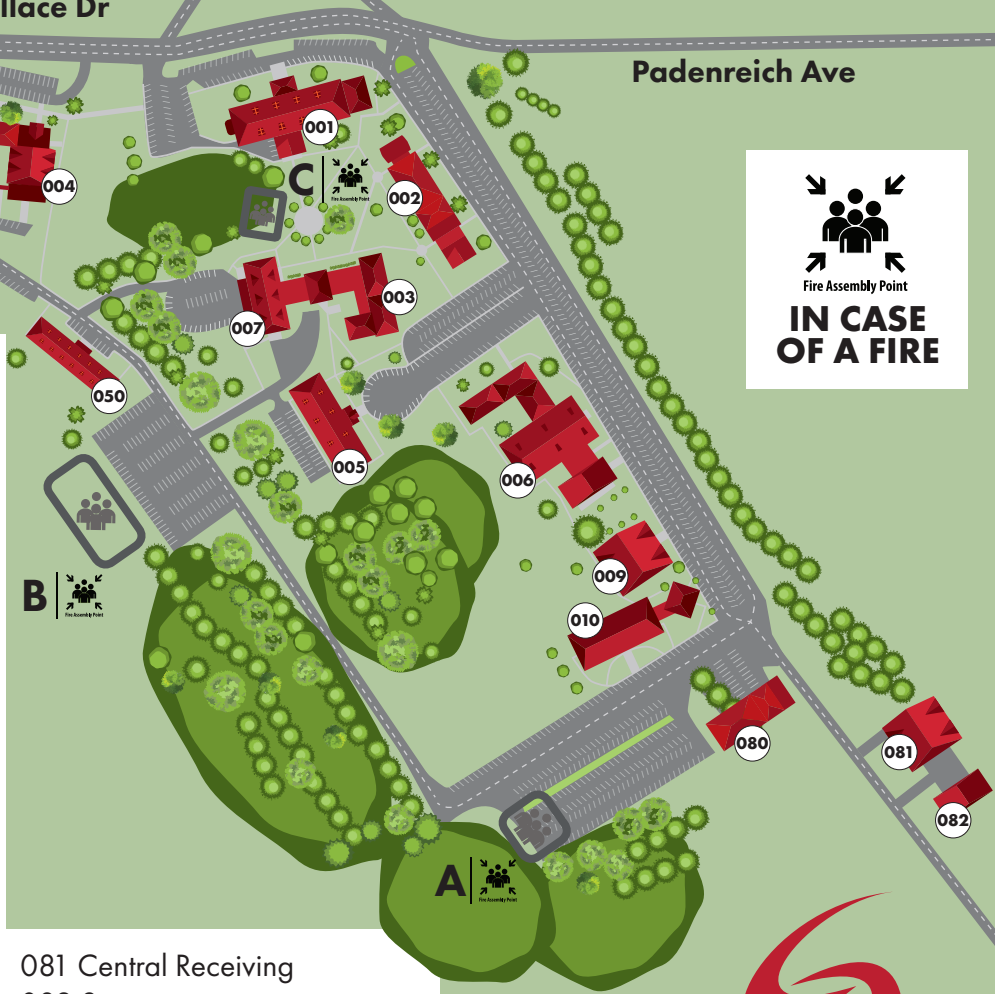

EAST BROAD CAMPUS

1001 East Broad Street
Gadsden, AL | 35903 | 256.549.8600

- 100 Historic Administration Building
- 101 Bevill Center
Civil Engineering Technology | Mechanical Design
Technology | Electronic Engineering Technology |
Precision Machining Technology
- 102 Jarvis Hall
- 103 Mitchell Hall
- 104 Automotive Service Technology
- 105 Industrial Automation
and Electrical Technology
- 106 Automotive Collision Repair
- 109 Welding Technology
- 110 ARCWA and Welding Technology
- 111 Skills Training Center
- 112 Ralls Hall
- 113 Brown Hall
- 114 Court Reporting
- 115 Salon and Spa Management
- 116 The One Stop Center | Admissions | Financial Aid |
Business Office | Bookstore
- 119 Darden Rehabilitation Center
- 120 Joe Ford Economic Development Center
- 121 New Science Building

East Broad St

George Wallace Dr

Padenreich Ave

WALLACE DRIVE CAMPUS

1001 George Wallace Drive
Gadsden, AL | 35902-0227 | 256.549.8200

- 001 Allen Hall
Math | Language & Humanities |
Computer Science
- 002 Browder Hall | Science
- 003 Meadows Learning Resource Center
- 004 Wallace Hall Fine Arts Center
- 005 Naylor Hall
Social Science | Alabama Language
Institute | International Program
- 006 Beck Field House and Conference Center
- 007 Inzer Student Center
- 009 Bevill Hall | Health Sciences
- 010 Helderman Hall | Health Sciences
- 050 Fowler Residence
- 080 Maintenance